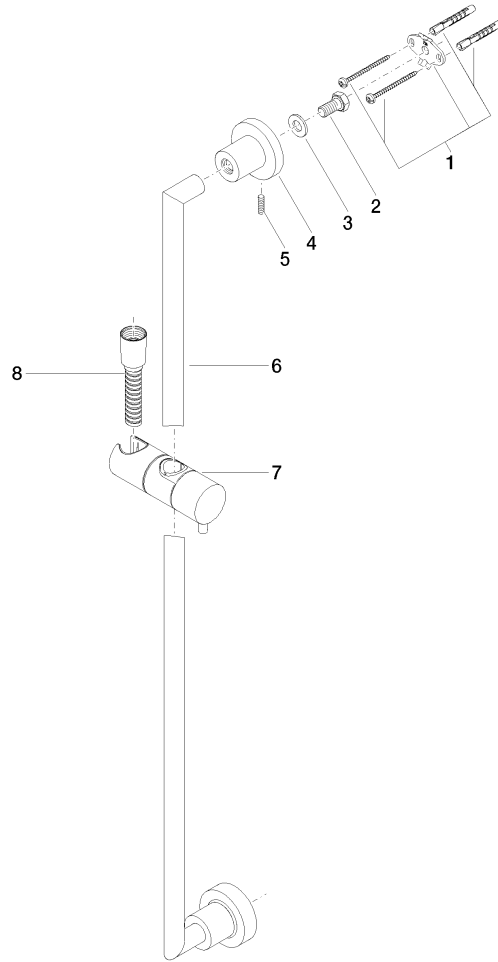

ST 050 203 1892

- slide bar
- Pipe diameter 18 mm
- rosettes Ø 55 mm
- gauge 800 mm
- metal shower hose 1750mm with integrated anti-twist protection
- shower hose connector 3/8"
- Three or five settings: COMPACT RAIN, COMPACT SOFT FLOW, COMPACT AQUAPRESSURE FLOW, max. flow rate 15 l/min (at 3 bar)
- Function from: 7 l/min
- spray head Ø 100mm

## TARA Shower set - Brushed Durabrass (23kt Gold)

---

TARA

ST 050 203 1892

ST 050 203 1892

- slide bar
- Pipe diameter 18 mm
- rosettes Ø 55 mm
- gauge 800 mm
- metal shower hose 1750mm with integrated anti-twist protection
- shower hose connector 3/8"

**Spare parts list**

No.	Item Number	Name	Quantity used	Delivery time
1	05 17 20 739 00 90	fixing set	2	2
2	09 30 30 071 90	screw	2	2
3	09 30 11 046 90	disc	2	2
4	08 17 89 505-28	holder	2	20
5	04 31 11 113 00 90	pin	2	2
6	05 28 22 590 00-28	bar	1	20
7	12 580 970-28	Slide unit - Brushed Durabron (23kt Gold)	1	20
8	28 322 970-28	Metal shower hose 1/2" x 3/8" x 1750 mm - Brushed Durabron (23kt Gold)	1	20

**TARA Shower set - Brushed Durabronze (23kt Gold)**

TARA

ST 050 203 1892

- Three or five settings: COMPACT RAIN, COMPACT SOFT FLOW, COMPACT AQUAPRESSURE FLOW, max. flow rate 15 l/min (at 3 bar)
- with anti-scale system
- spray head Ø 100mm
- 1/2" connection
- WRAS 1704043
- Function from: 7 l/min